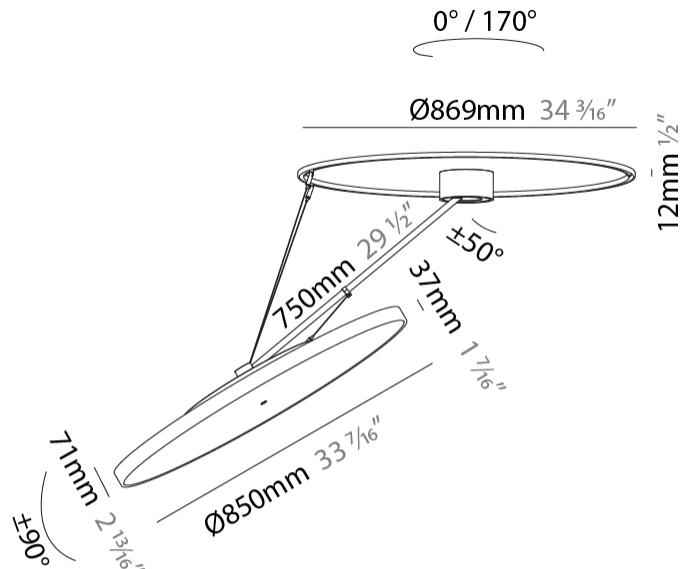

GENERAL

Series: Sign Diva Dancer
Subseries: Sign Diva Dancer Korona
Brand: Prolicht
Division: Architectural
Mounting Type: Suspension
Mounting Location: Ceiling
Subcategory: Pendant

PHYSICAL

Shape: Round
Diameter (mm): 850
Diameter (in): 33 7/16
Height (mm): 870
Height (in): 34 1/4
Light Distribution: Adjustable / Direct
Weight (kg): 10.5
Weight (lbs): 23.1
Diffuser: PMMA - Opal / Micro-Prism / Sparkling Secret / Vintage Industrial
Fixture Finish: SSR / BKV / CWI / CRY / HAB / UFT / ITA / RUA / FTG / MYG / LOD / PUS / FRO / FUP / KIA / POP / BLS / SPG / MEY / GOH / GUM / CHC / COM / ABZ / JAG / OBR / MOS / ROR
Fixture Material: Extruded Aluminum / Steel

ELECTRICAL

Lamp Type: LED (Zhaga Standard)
Input Wattage (W): 96.8
Total Output Wattage (W): 76.8
Dimming: Tri-Mode (Non-Dimming and Phase Dimming (120Vac only) and 0-10V Dimming)
Driver Included: Yes
Driver Location: Integrated
Driver Type: Constant Current - Universal
Driver Class: Class 2
Input Voltage (V): 120 - 277
Constant Current (MA): 600

LED

Color Temperature (°K): 2700 / 3000 / 4000
Max. Delivered Lumen (lm): 11160 / 11388 / 11620
CRI: >90 CRI
Lamp Life (hrs): 50000

OPTICAL

Adjustability: Rotational Canopy 170°; Tilting Canopy ±50°; Tilting Head ±90°

RATINGS AND CERTIFICATIONS

Certified By: Certified for North American Standards
IP rating: IP20