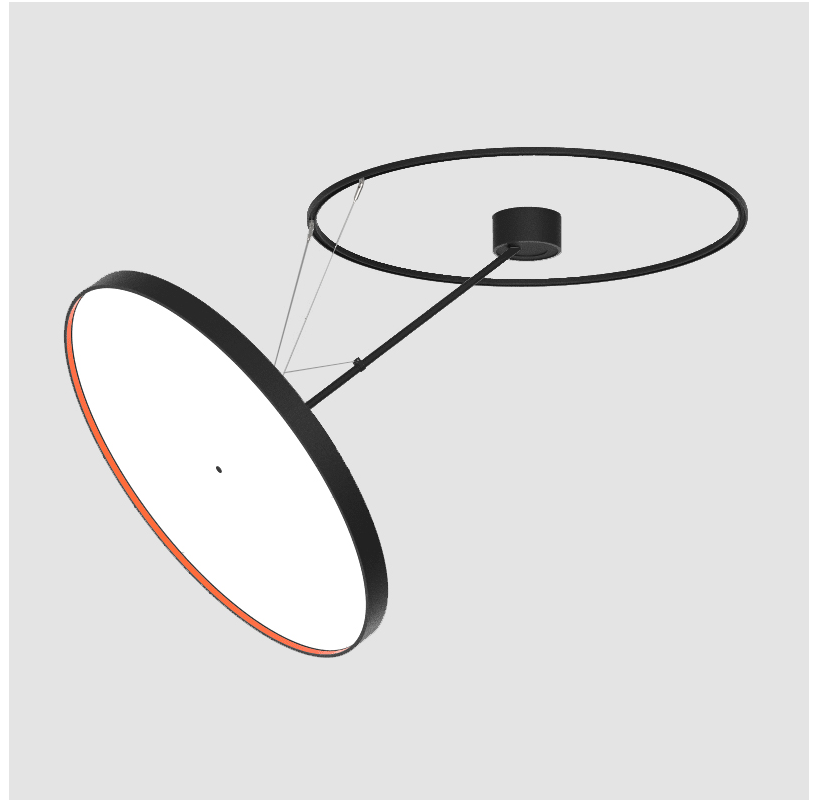

SIGN DIVA DANCER KORONA SUSPENSION

A30881-

base number LED Dimming Color Temperature Finishes (Diamond) Finishes (Triangle) Finishes (Circle) Diffuser

- To build a product code in our configurator select the specify button on the base model # product page
- To build a manual product code on this datasheet choose from the options listed below in blue font and add the suffix to the base model #

GENERAL

Series: Sign Diva Dancer
 Subseries: Sign Diva Dancer Korona
 Brand: Prolicht
 Division: Architectural
 Mounting Type: Suspension
 Mounting Location: Ceiling
 Subcategory: Pendant

PHYSICAL

Shape: Round
 Diameter (mm): 850
 Diameter (in): 33 7/16
 Height (mm): 870
 Height (in): 34 1/4
 Light Distribution: Adjustable / Direct
 Weight (kg): 10.5
 Weight (lbs): 23.1
 Diffuser: PMMA - Opal / Micro-Prism / Sparkling Secret / Vintage Industrial
 Fixture Finish: SSR / BKV / CWI / CRY / HAB / UFT / ITA / RUA / FTG / MYG / LOD / PUS / FRO / FUP / KIA / POP / BLS / SPG / MEY / GOH / GUM / CHC / COM / ABZ / JAG / OBR / MOS / ROR
 Fixture Material: Extruded Aluminum / Steel

LED

Color Temperature (°K): 2700 / 3000 / 4000
 Max. Delivered Lumen (lm): 11160 / 11388 / 11620
 CRI: >90 CRI
 Lamp Life (hrs): 50000

OPTICAL

Adjustability: Rotational Canopy 170°; Tilting Canopy ±50°; Tilting Head ±90°

RATINGS AND CERTIFICATIONS

Certified By: Certified for North American Standards
 IP rating: IP20

SIGN DIVA DANCER KORONA SUSPENSION

A30881-

PROJECT	_____
TYPE	_____
SPECIFIER	_____
QUANTITY	_____
DATE	_____