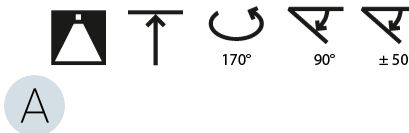

GENERAL

Series: Sign Diva Dancer
Subseries: Sign Diva Dancer Korona
Brand: Prolicht
Division: Architectural
Mounting Type: Suspension
Mounting Location: Ceiling
Subcategory: Pendant

PHYSICAL

Shape: Round
Diameter (mm): 850
Diameter (in): 33 7/16
Height (mm): 870
Height (in): 34 1/4
Light Distribution: Adjustable / Direct
Weight (kg): 10.5
Weight (lbs): 23.1
Diffuser: PMMA - Opal / Micro-Prism / Sparkling Secret / Vintage Industrial
Fixture Finish: SSR / BKV / CWI / CRY / HAB / UFT / ITA / RUA / FTG / MYG / LOD / PUS / FRO / FUP / KIA / POP / BLS / SPG / MEY / GOH / GUM / CHC / COM / ABZ / JAG / OBR / MOS / ROR
Fixture Material: Extruded Aluminum / Steel

ELECTRICAL

Lamp Type: LED (Zhaga Standard)
Input Wattage (W): 96.8
Total Output Wattage (W): 76.8
Dimming: Tri-Mode (Non-Dimming and Phase Dimming (120Vac only) and 0-10V Dimming)
Driver Included: Yes
Driver Location: Integrated
Driver Type: Constant Current - Universal
Driver Class: Class 2
Input Voltage (V): 120 - 277
Constant Current (MA): 600

LED

Color Temperature (°K): 2700 / 3000 / 4000
Max. Delivered Lumen (lm): 11160 / 11388 / 11620
CRI: >90 CRI
Lamp Life (hrs): 50000

OPTICAL

Adjustability: Rotational Canopy 170°; Tilting Canopy ±50°; Tilting Head ±90°

RATINGS AND CERTIFICATIONS

Certified By: Certified for North American Standards
IP rating: IP20